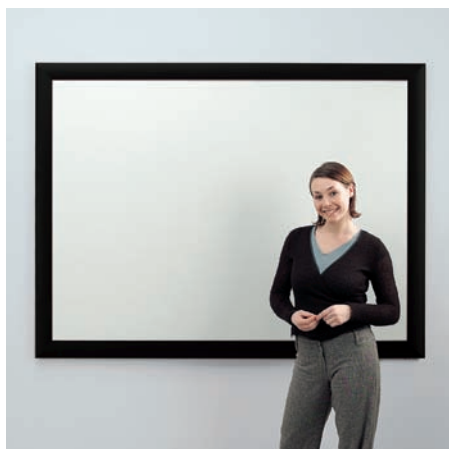

# Eyeline<sup>®</sup> frame screens

Semi permanent, always in view screens for dedicated areas such as board rooms, conference rooms, training and home cinema rooms

- Velvet covered aluminium frame is 8cm wide and supplied in sections to fix together with ease
- The screen fabric is tensioned and fitted to the rigid frame giving a superior flat surface
- Velvet covered screens have the benefit of a non-reflective, light absorbing surface that increases the perceived contrast of the image
- Available in a wide range of sizes in video 4:3, widescreen 16:9 and 16:10 formats.

## Bespoke screens

A wider range of fixed frame screens for front and rear projection are available - please ask your representative for further details.