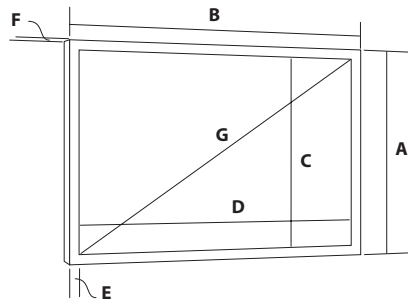

# Eyeline<sup>®</sup> frame screens

Semi permanent, always in view screens for dedicated areas such as board rooms, conference rooms, training and home cinema rooms

- Velvet covered aluminium frame is 8cm wide and supplied in sections to fix together with ease
- The screen fabric is tensioned and fitted to the rigid frame giving a superior flat surface
- Velvet covered screens have the benefit of a non-reflective, light absorbing surface that increases the perceived contrast of the image
- Available in a wide range of sizes in video 4:3, widescreen 16:9 and 16:10 formats.

# EYELINE

80mm profile

Screen Size A Height	B Width	View Area C Height	D Width	Format	Frame Size E Width	F Depth	Diagonal G	Weight	Code
1360mm	1760mm	1200mm	1600mm	4:3	80mm	40mm	79 inch	11.85kg	<b>EFS16V</b>
1510mm	1960mm	1350mm	1800mm	4:3	80mm	40mm	89 inch	13.28kg	<b>EFS18V</b>
1660mm	2160mm	1500mm	2000mm	4:3	80mm	40mm	98 inch	14.65kg	<b>EFS20V</b>
1990mm	2560mm	1830mm	2400mm	4:3	80mm	40mm	119 inch	17.98kg	<b>EFS24V</b>
2410mm	3160mm	2250mm	3000mm	4:3	80mm	40mm	148 inch	22.31kg	<b>EFS30V</b>
1410mm	2160mm	1250mm	2000mm	16:10	80mm	40mm	94 inch	13.77kg	<b>EFS2012</b>
1660mm	2560mm	1500mm	2400mm	16:10	80mm	40mm	111 inch	15.98kg	<b>EFS2415</b>
2035mm	3160mm	1875mm	3000mm	16:10	80mm	40mm	139 inch	21.07kg	<b>EFS3018</b>
1060mm	1760mm	900mm	1600mm	16:9	80mm	40mm	72 inch	11.87kg	<b>EFS16W</b>
1180mm	1960mm	1020mm	1800mm	16:9	80mm	40mm	81 inch	12.36kg	<b>EFS18W</b>
1280mm	2160mm	1120mm	2000mm	16:9	80mm	40mm	90 inch	13.34kg	<b>EFS20W</b>
1550mm	2560mm	1390mm	2400mm	16:9	80mm	40mm	109 inch	15.67kg	<b>EFS24W</b>
1850mm	3160mm	1690mm	3000mm	16:9	80mm	40mm	136 inch	20.56kg	<b>EFS30W</b>